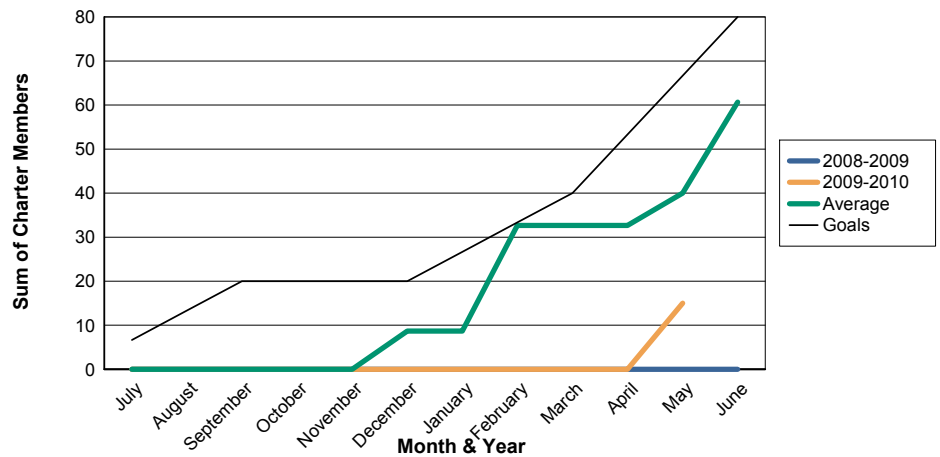

Sum of Charter Members/ Month & Year

For District G 2