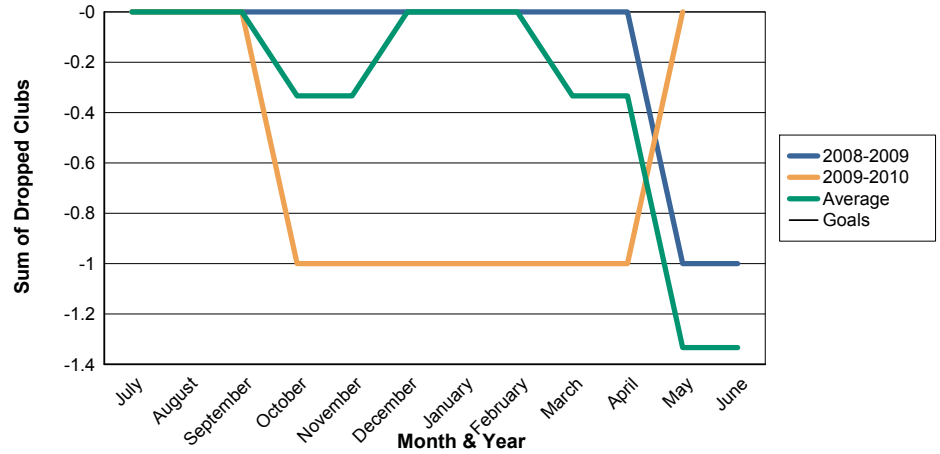

3 Year Comparisons for GMT Constitutional Area 3

By GMT District

As of May 2010

Sum of New Clubs/ Month & Year

For District G 2

Sum of Dropped Clubs/ Month & Year

For District G 2

Sum of Net Clubs/ Month & Year