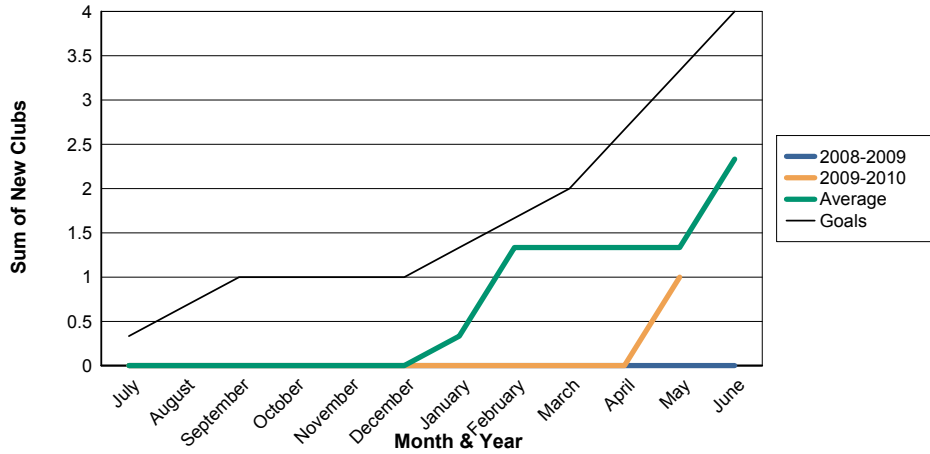

3 Year Comparisons for GMT Constitutional Area 3

By GMT District

As of May 2010

Sum of New Clubs/ Month & Year

For District G 2

Sum of Dropped Clubs/ Month & Year

For District G 2

Sum of Net Clubs/ Month & Year