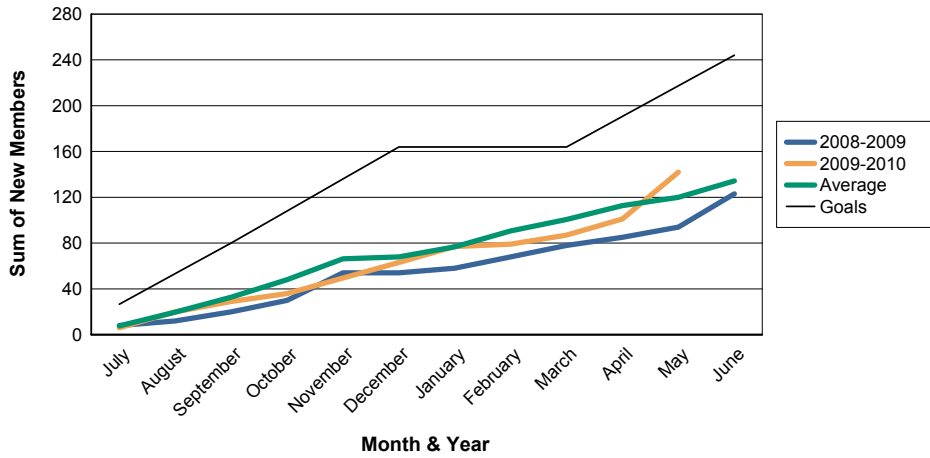

For District G 2

Sum of Charter Members/ Month & Year

For District G 2

3 Year Comparisons for GMT Constitutional Area 3

By GMT District

As of May 2010

Sum of New Members/ Month & Year

For District G 2

Sum of Dropped Members/ Month & Year

For District G 2

Sum of Net Members/ Month & Year

For District G 2