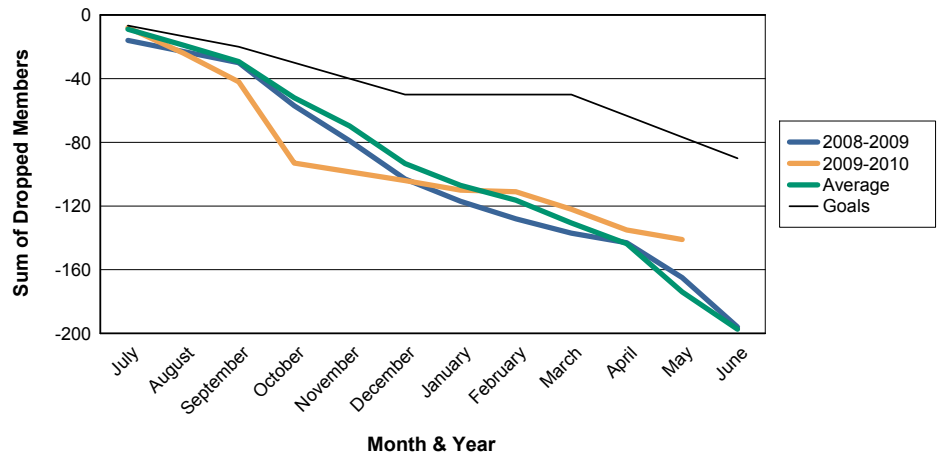

Sum of Dropped Members/ Month & Year

For District G 2