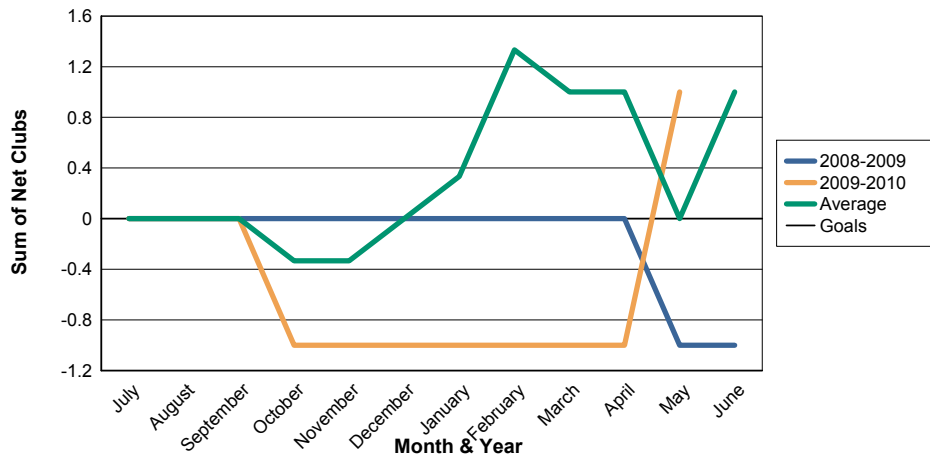

Sum of Net Clubs/ Month & Year

For District G 2